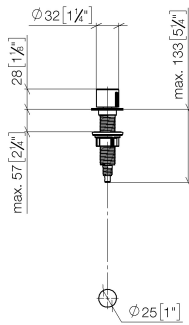

Strainer waste with control handle - Champagne (22kt Gold)

ELIO

10 712 970

- control for single basin
- including adapter for Bowden cable

Fits ELIO, ENO, MEM, META SQUARE, SYNC and TARA ULTRA

Fits: ELIO, MEM, ENO, SYNC, TARA ULTRA, META SQUARE

	Champagne (22kt Gold)	10 712 970-47
	Chrome	10 712 970-00
	Brushed Platinum	10 712 970-06
	Platinum	10 712 970-08
	Durabrand (23kt Gold)	10 712 970-09
	Dark Chrome	10 712 970-19
	Brushed Durabrand (23kt Gold)	10 712 970-28
	Matte Black	10 712 970-33
	Brushed Champagne (22kt Gold)	10 712 970-46
	Brushed Chrome	10 712 970-93
	Brushed Dark Platinum	10 712 970-99

10 712 970

mm [inches]

10 712 970

Parts for other finishes can be found here: [Chrome](#)

Spare parts list

No.	Item Number	Name	Quantity used	Delivery time
1	09 20 97 030-47	handle	1	60
2	90 12 12 002 00 90	fixing cap	1	2
3	09 27 87 011-47	rosette	1	30
4	09 14 10 042 90	seal	1	2
5	09 29 06 087-47	spindle	1	-
Spare part can no longer be ordered, please order the replacement item				
6	04 30 01 029 00 90	adaptor	1	2
7	09 24 03 175 90	adaptor	1	2
8	09 11 10 073-07	connection	1	30
9	09 11 10 074-07	connection	1	30
10	09 11 10 079-07	connection	1	30
11	09 30 11 087 90	disc	1	2
12	09 23 30 024-07	nut	1	30