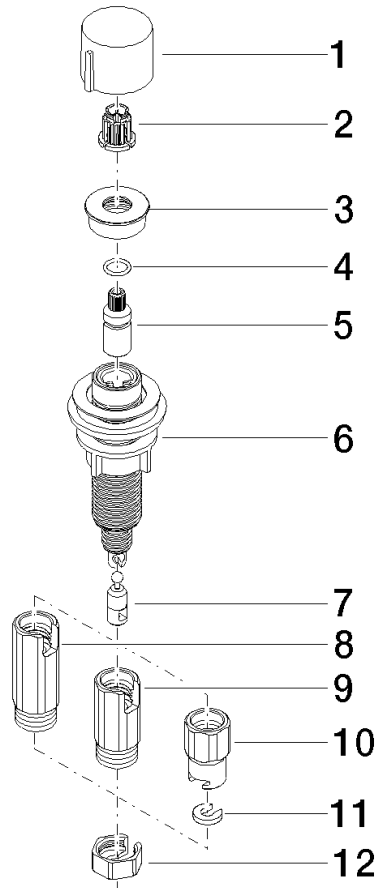

Strainer waste with control handle - Champagne (22kt Gold)

ELIO

10 712 970

- control for single basin
- including adapter for Bowden cable

Fits ELIO, ENO, MEM, META SQUARE, SYNC and TARA ULTRA

Fits: ELIO, MEM, ENO, SYNC, TARA ULTRA, META SQUARE

	Champagne (22kt Gold)	10 712 970-47
	Chrome	10 712 970-00
	Brushed Platinum	10 712 970-06
	Platinum	10 712 970-08
	Durabrand (23kt Gold)	10 712 970-09
	Dark Chrome	10 712 970-19
	Brushed Durabrand (23kt Gold)	10 712 970-28
	Matte Black	10 712 970-33
	Brushed Champagne (22kt Gold)	10 712 970-46
	Brushed Chrome	10 712 970-93
	Brushed Dark Platinum	10 712 970-99

10 712 970

mm [inches]

10 712 970

Parts for other finishes can be found here: [Chrome](#)

Spare parts list

No.	Item Number	Name	Quantity used	Delivery time
1	09 20 97 030-47	handle	1	60
2	90 12 12 002 00 90	fixing cap	1	2
3	09 27 87 011-47	rosette	1	30
4	09 14 10 042 90	seal	1	2
5	09 29 06 087-47	spindle	1	-
Spare part can no longer be ordered, please order the replacement item				
6	04 30 01 029 00 90	adaptor	1	2
7	09 24 03 175 90	adaptor	1	2
8	09 11 10 073-07	connection	1	30
9	09 11 10 074-07	connection	1	30
10	09 11 10 079-07	connection	1	30
11	09 30 11 087 90	disc	1	2
12	09 23 30 024-07	nut	1	30